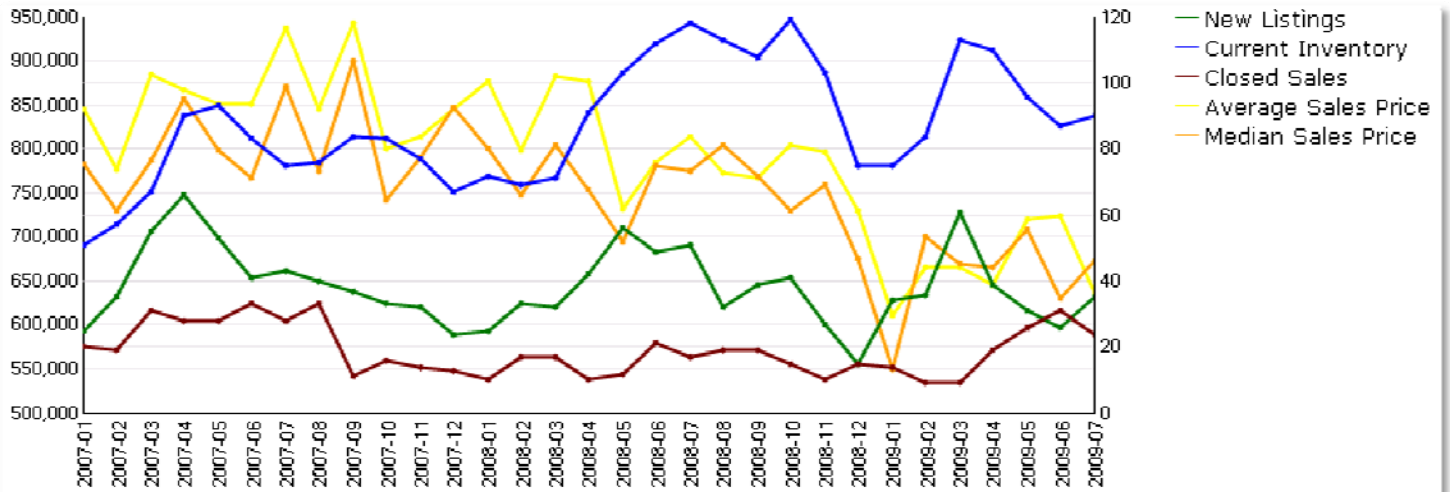

City of Campbell – 01/2007 to 07/31/2009

Population 38,408

SFR's

Condo / PUDs