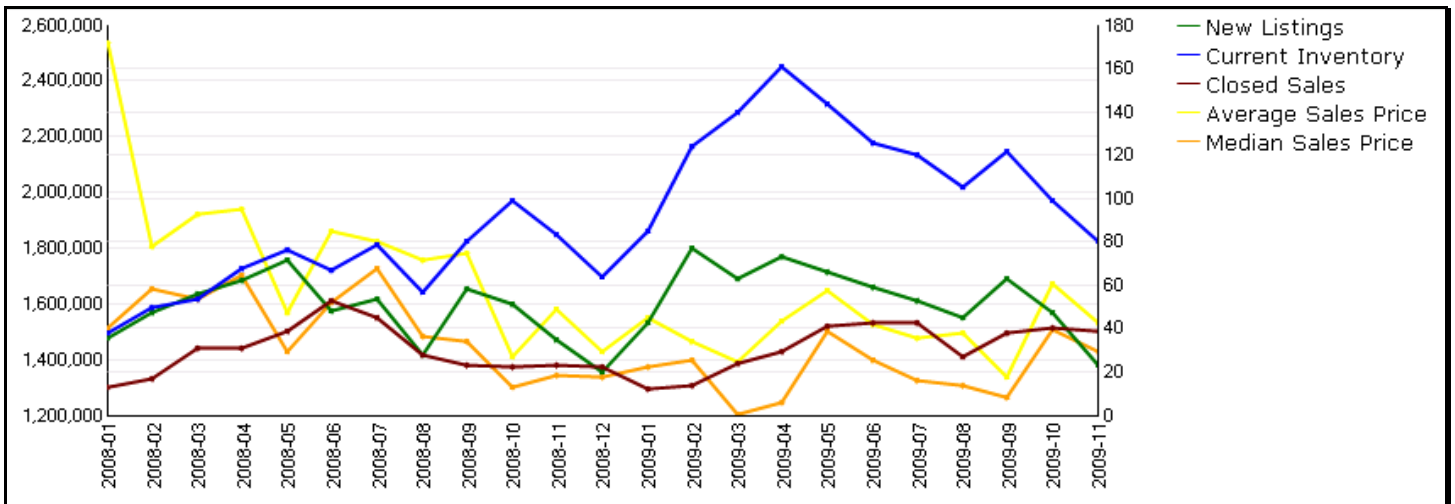

## Entire city of Palo Alto

SFRs (01/2008 to 12/01/2009)

Palo Alto is comprised of 14 separate areas - contact me if you need more detailed information

## Condo / PUDs (01/2008 to 12/01/2009)