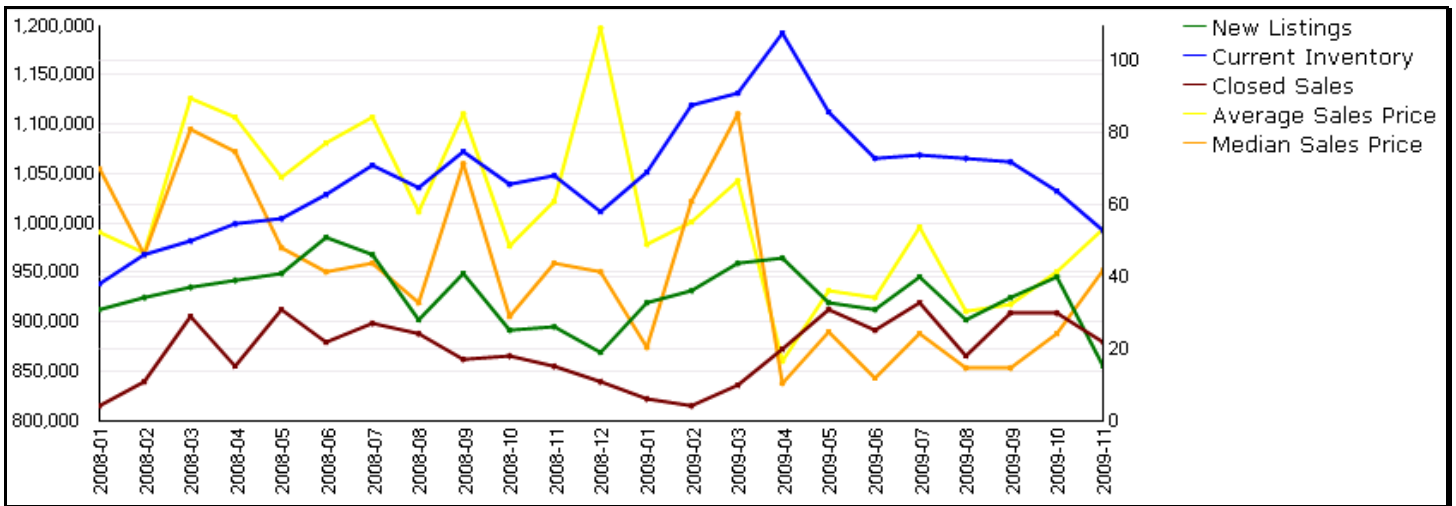

Entire city of Mountain View

SFRs (03/2008 to 12/01/2009)

Mountain View is comprised of 11 separate zones, contact me if you want more detailed information

Condo / PUDs (03/2008 to 12/01/2009)