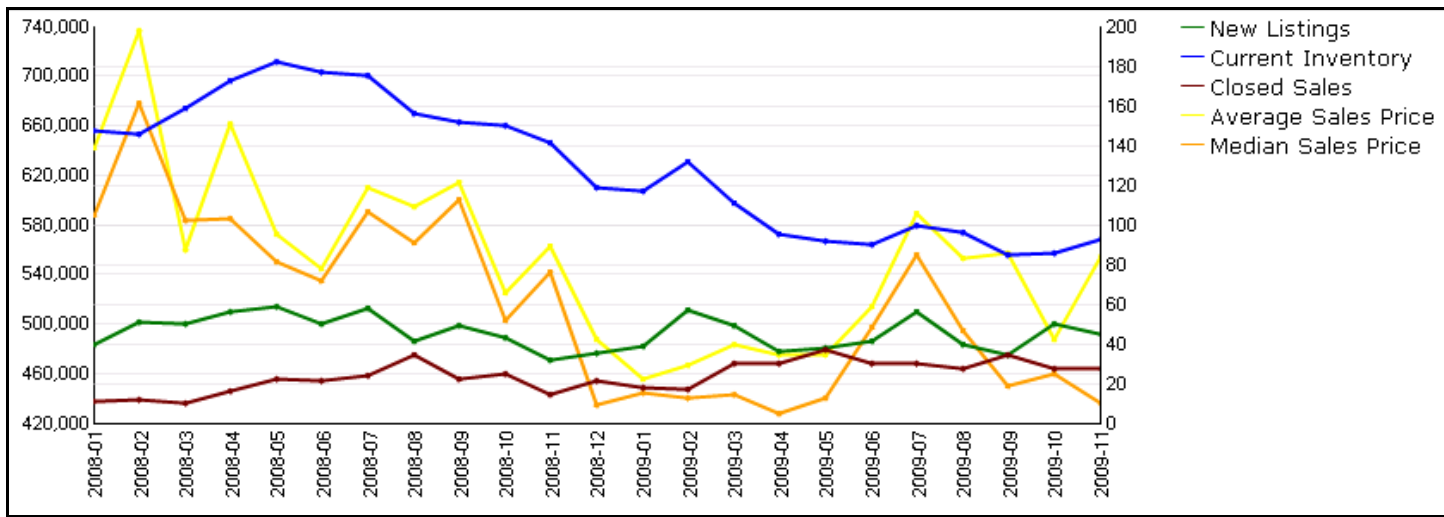

San Jose - 'area 6' - Milpitas

SFRs (01/2008 to 12/01/2009)

Condo / PUDs (01/2008 to 12/01/2009)