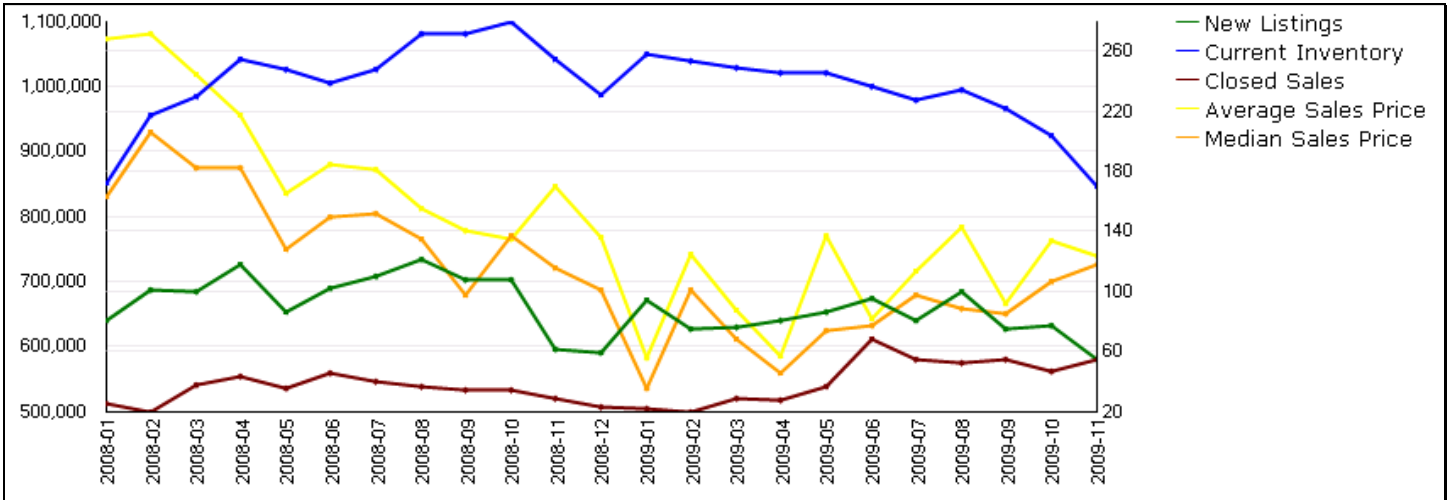

Willow Glen area of San Jose - 'area 10'

SFRs (03/2008 to 12/01/2009)

Condo / PUDs (03/2008 to 12/01/2009)