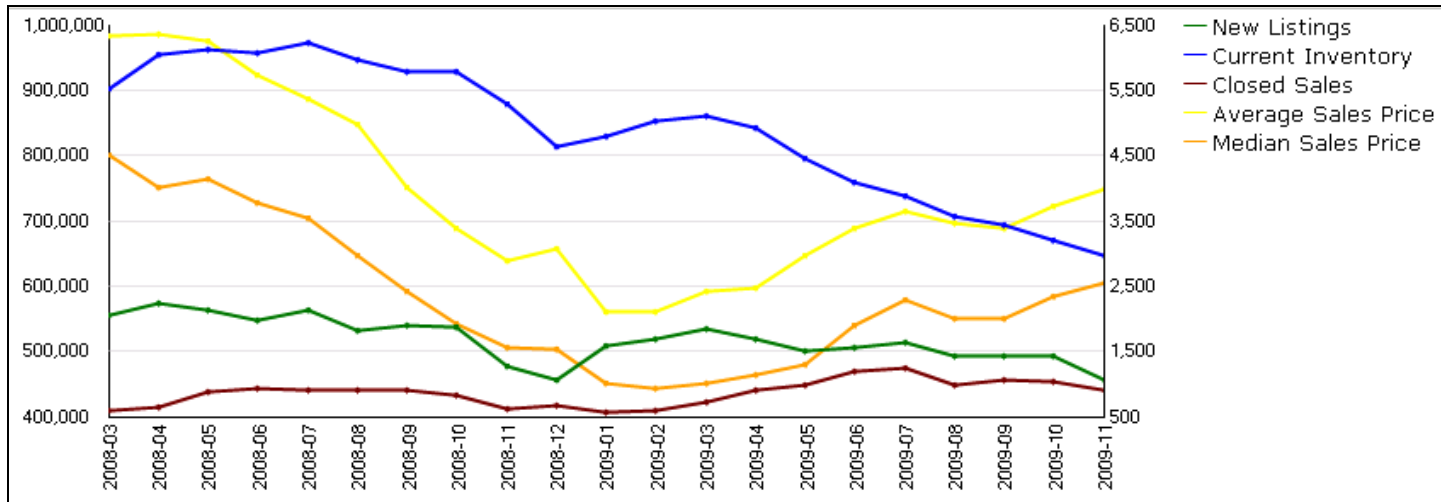

Santa Clara County

SFRs (03/2008 to 12/01/2009)

Condo / PUDs (03/2008 to 12/01/2009)