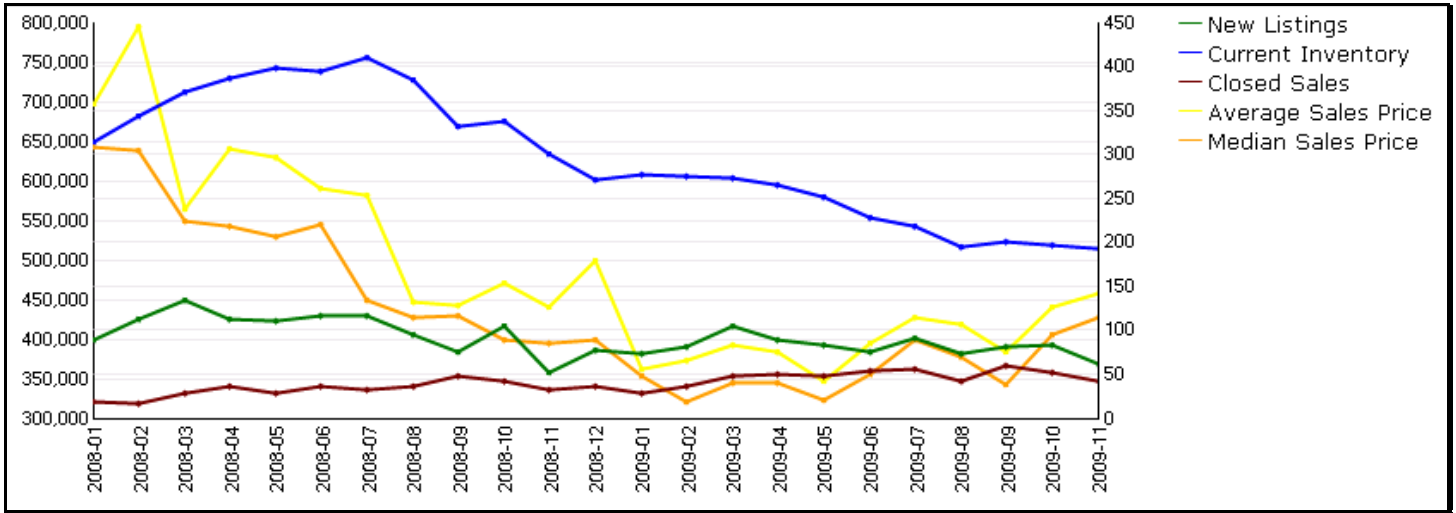

## San Jose - Downtown 'area 9'

SFRs (03/2008 to 12/01/2009)

Condo / PUDs (03/2008 to 12/01/2009)