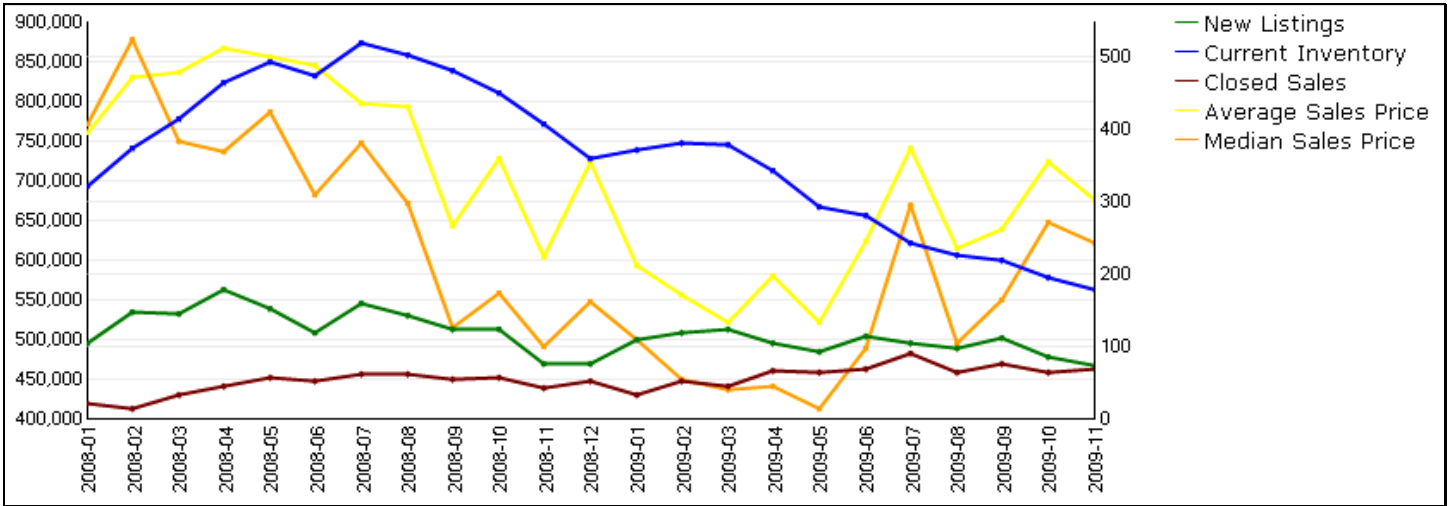

## Evergreen area of San Jose

SFRs (01/2008 to 12/01/2009)

## Condo / PUDs (01/2008 to 12/01/2009)