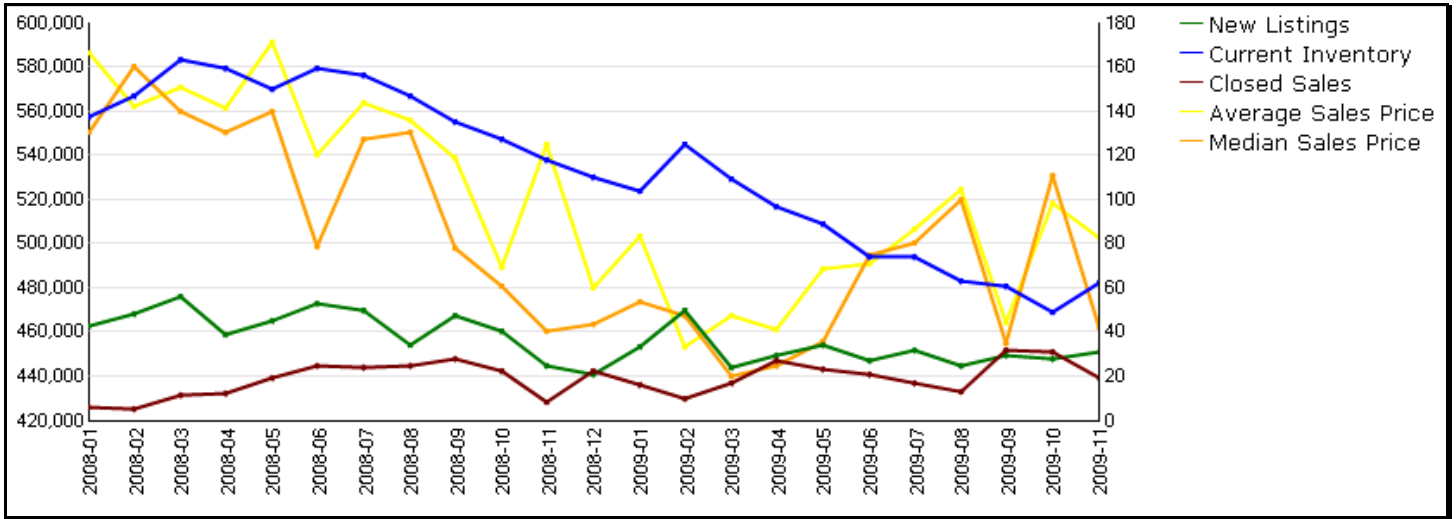

## San Jose - Bernal - 'area 2'

SFRs (01/2008 to 12/01/2009)

Condo / PUDs (01/2008 to 12/01/2009)