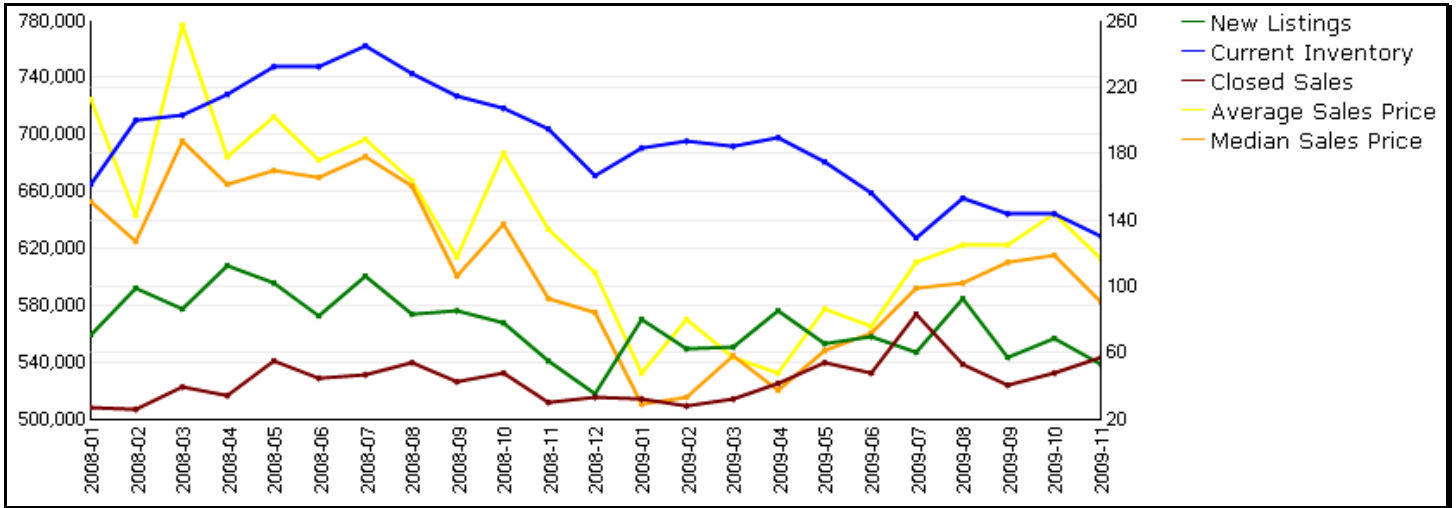

## San Jose - Cambrian - 'area 14'

SFRs (01/2008 to 12/01/2009)

Condo / PUDs (01/2008 to 12/01/2009)