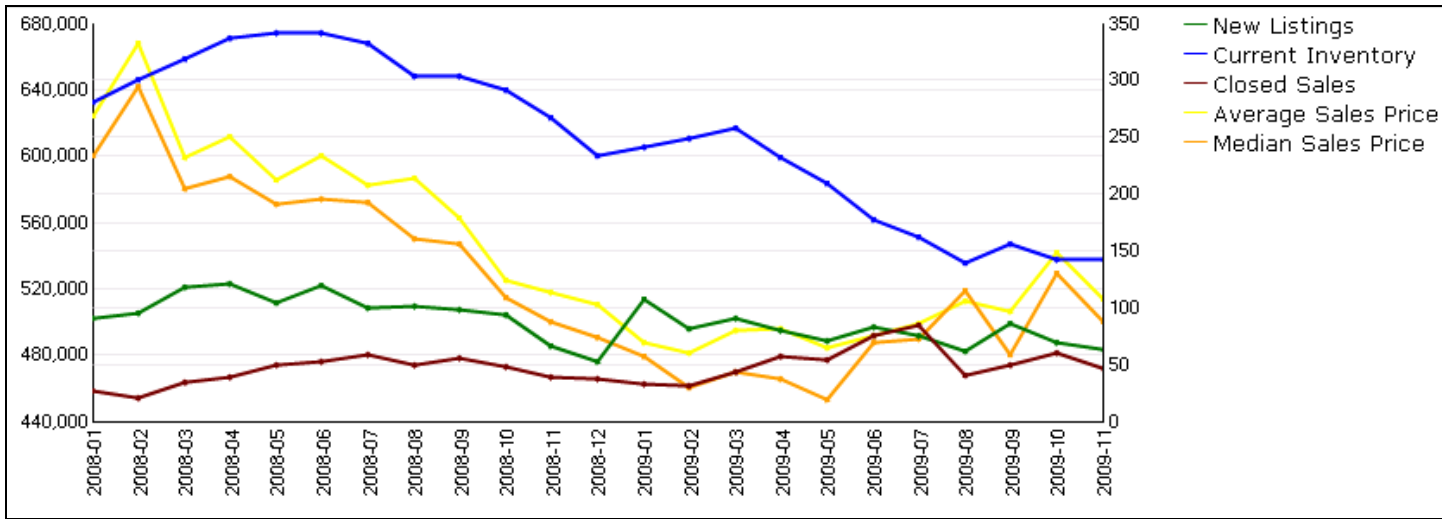

## San Jose - 'area 12' - Blossom Hill / Santa Teresa

SFRs (01/2008 to 12/01/2009)

Condo / PUDs (01/2008 to 12/01/2009)