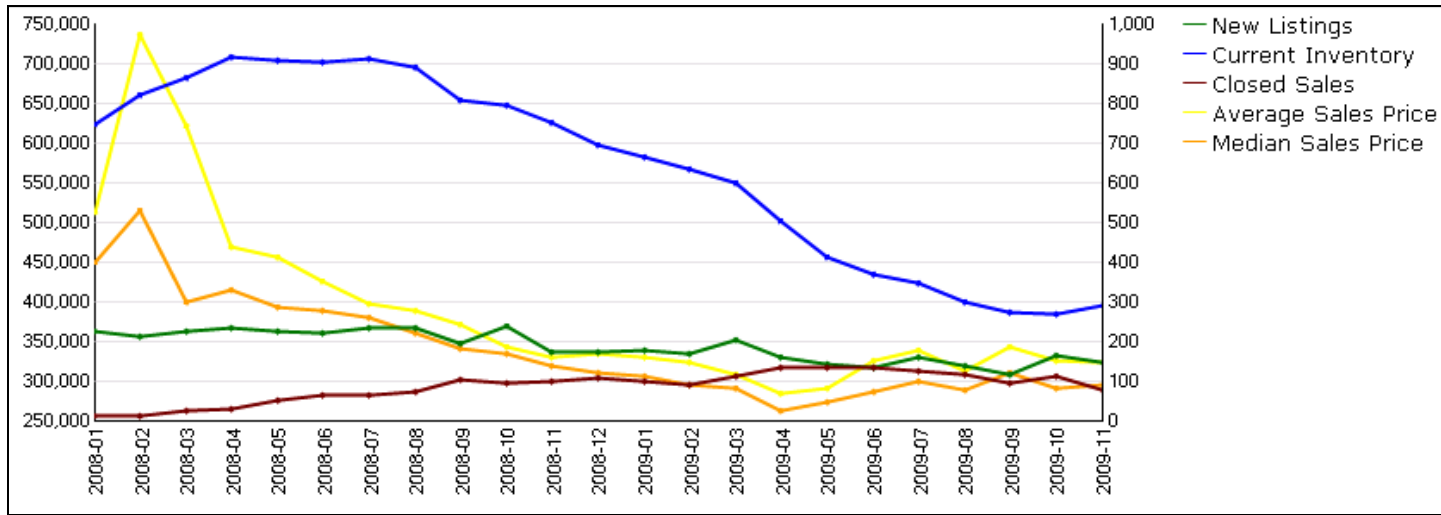

San Jose - 'area 4' - Alumrock / Berryessa

SFRs (01/2008 to 12/01/2009)

Condo / PUDs (01/2008 to 12/01/2009)