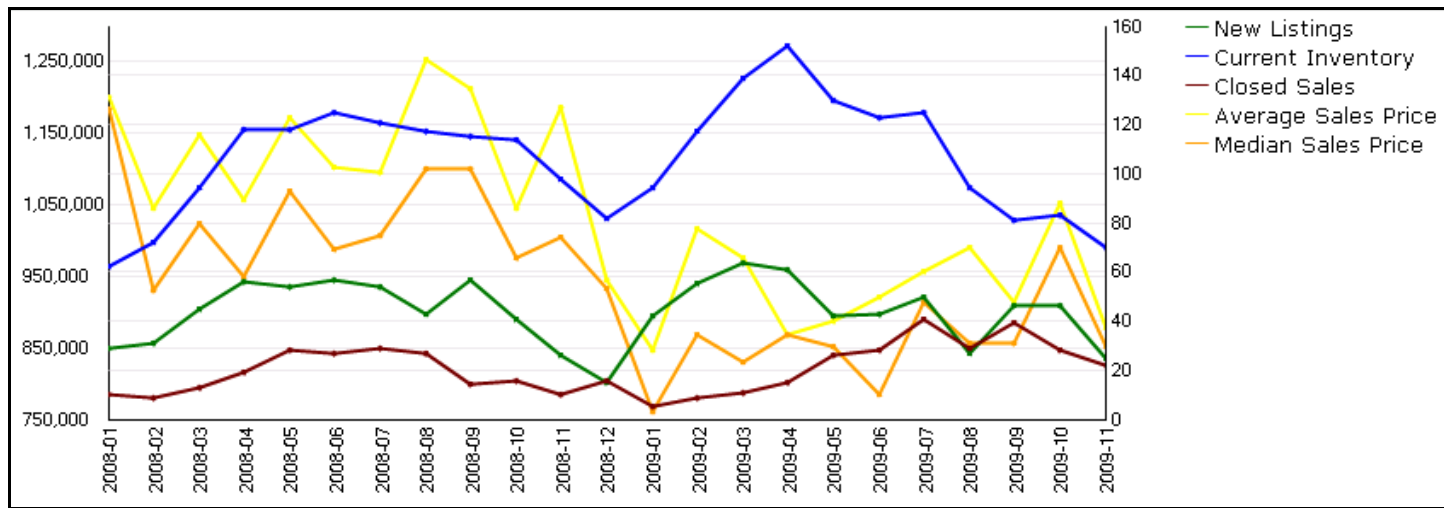

San Jose - Almaden - 'area 13'

SFRs (01/2008 to 12/01/2009)

Condo / PUDs (01/2008 to 12/01/2009)