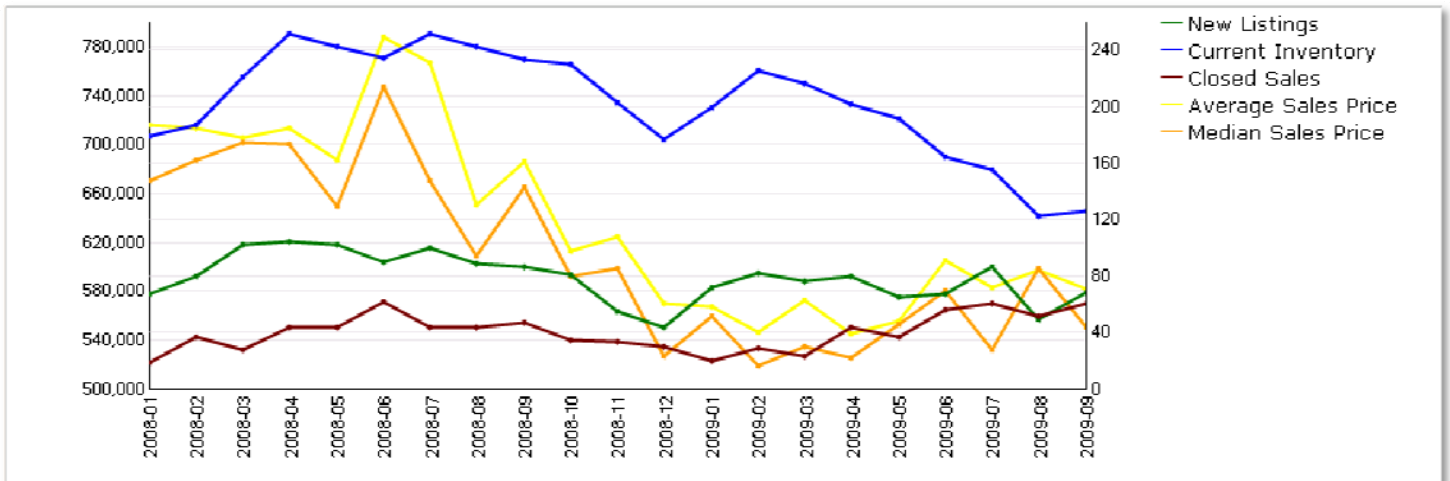

Santa Clara

SFRs 01/08 to 09/01/09

Santa Clara

Condo / PUDs 01/08 to 09/01/09