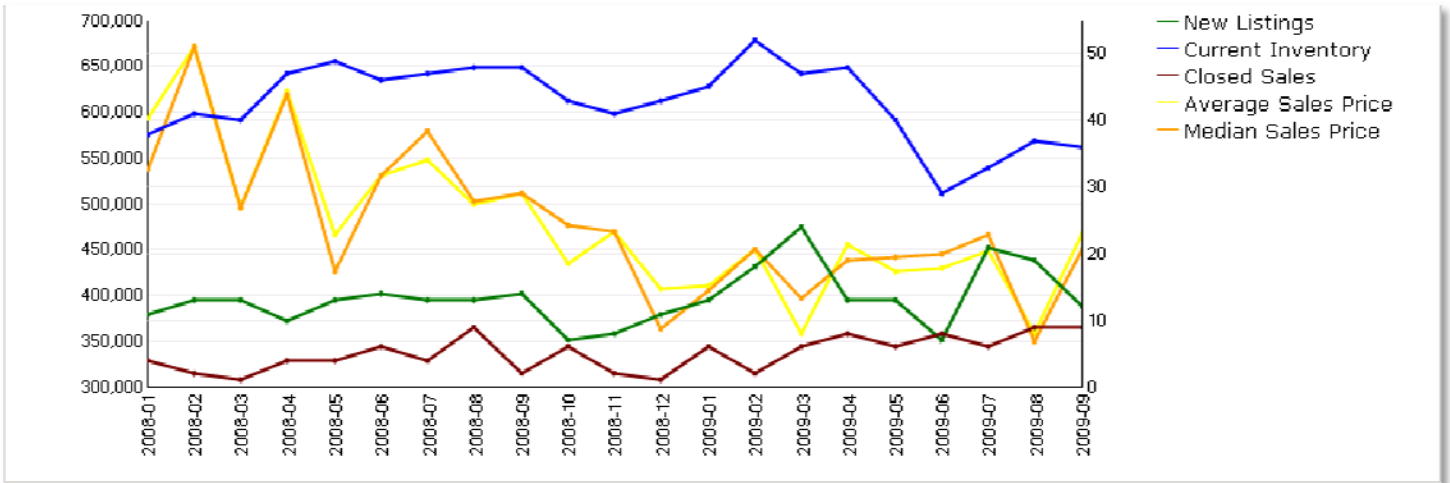

San Jose – Willow Glen

SFRs 01/08 to 09/01/09

San Jose – Willow Glen

Condo / PUDs 01/08 to 09/01/09