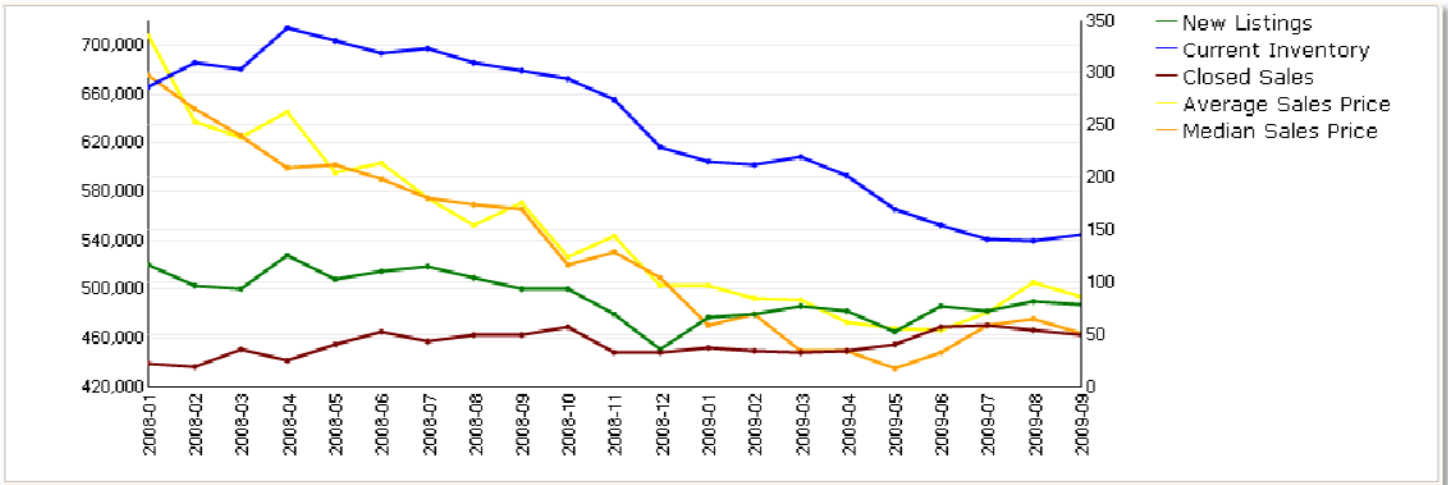

San Jose - Northeast

SFRs 01/08 to 09/01/09

San Jose - Northeast

Condo / PUDs 01/08 to 09/01/09