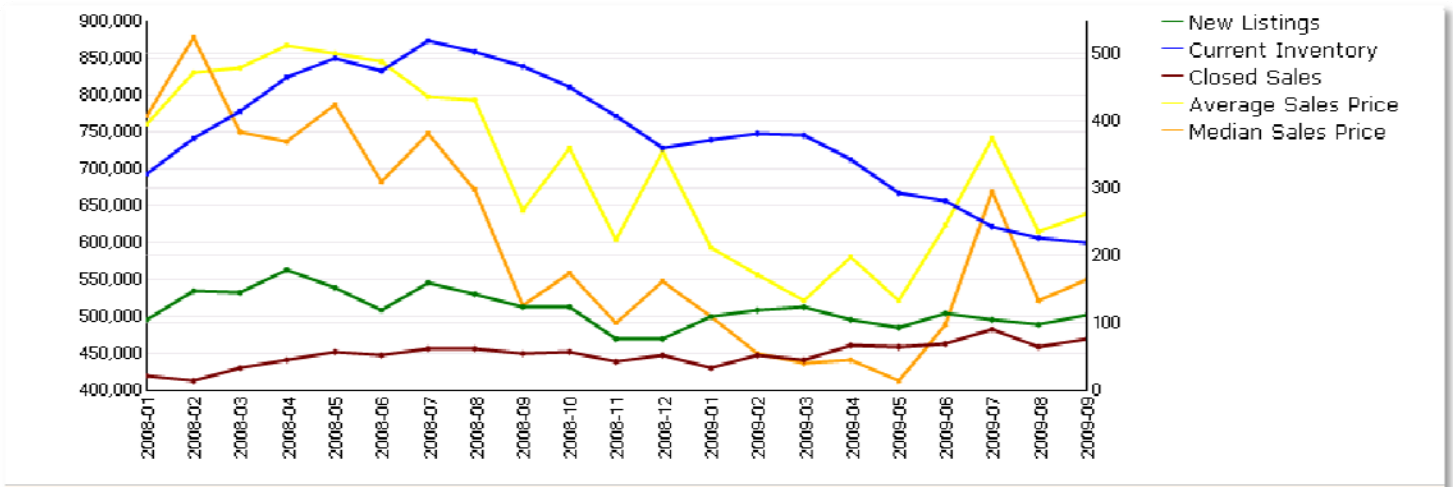

San Jose - Evergreen

SFRs 01/08 to 09/01/09

San Jose - Evergreen

Condo / PUDs 01/08 to 09/01/09