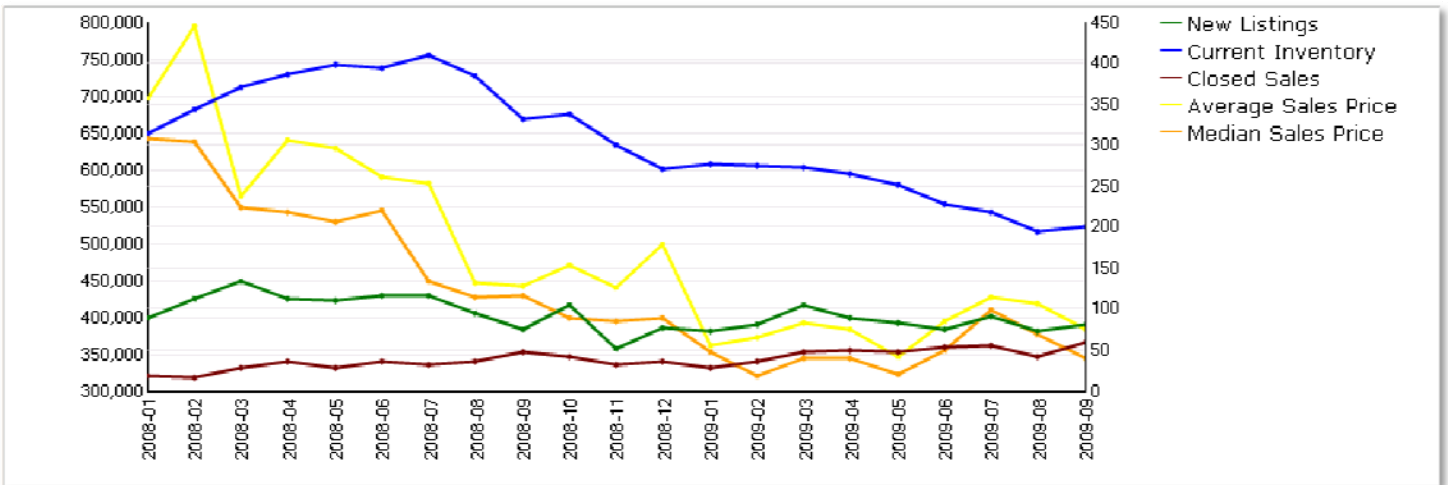

San Jose - Downtown

SFRs 01/08 to 09/01/09

San Jose Downtown

Condo / PUDs 01/08 to 09/01/09