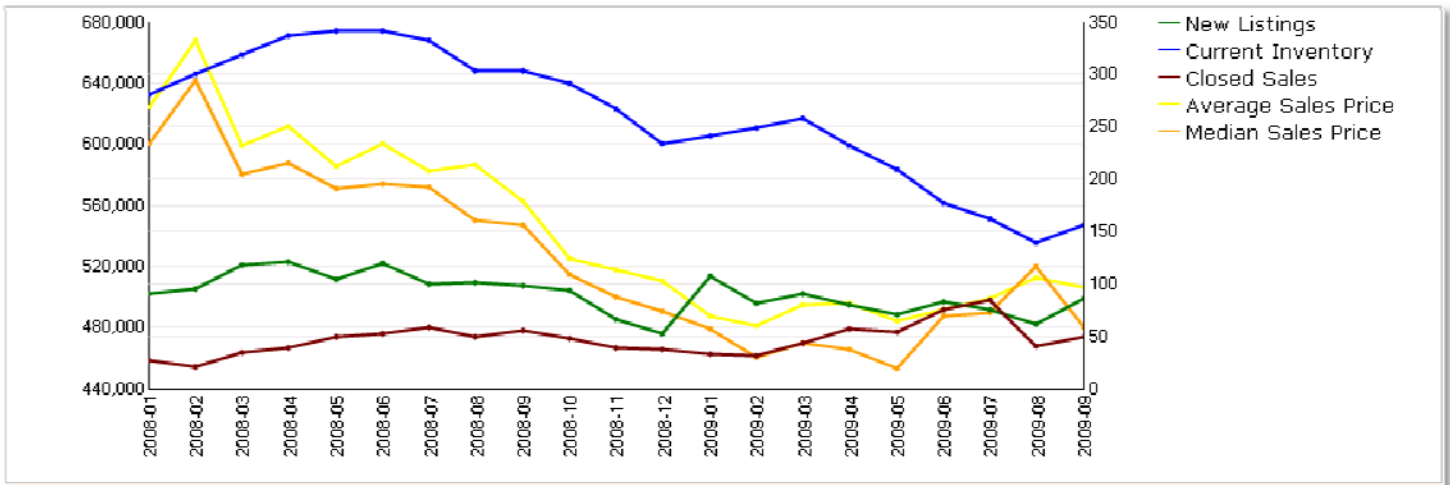

San Jose – Blossom Hill

SFRs 01/08 to 09/01/09

San Jose – Blossom Hill

Condo / PUDs 01/08 to 09/09