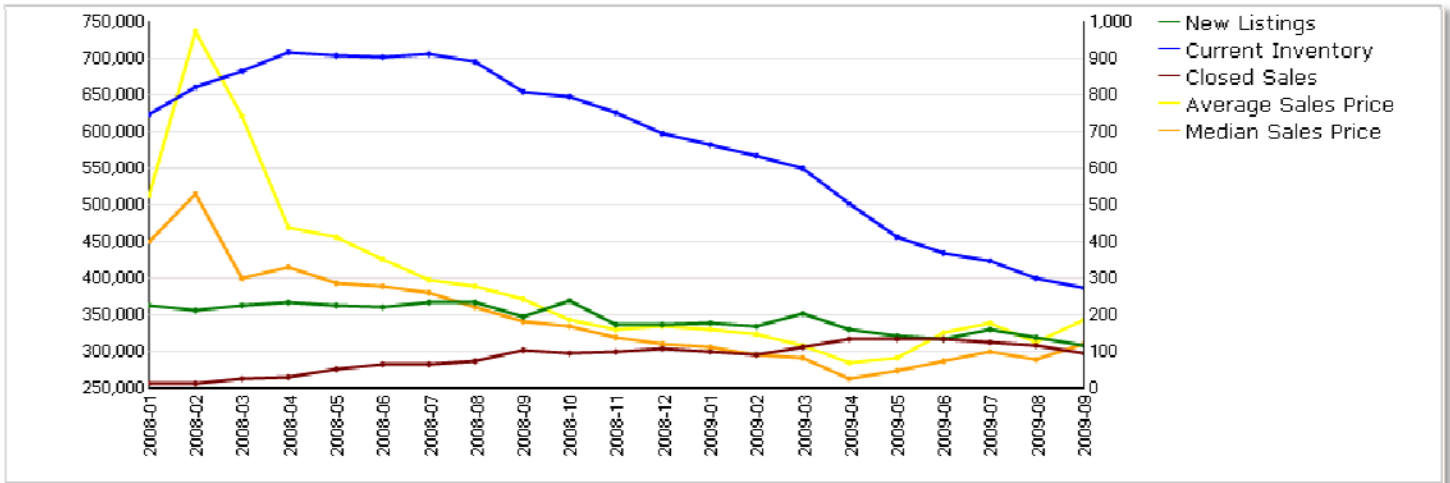

San Jose - Berryessa

SFRs 01/08 to 09/01/09

San Jose - Berryessa

Condo / PUDs 01/08 to 09/01/09