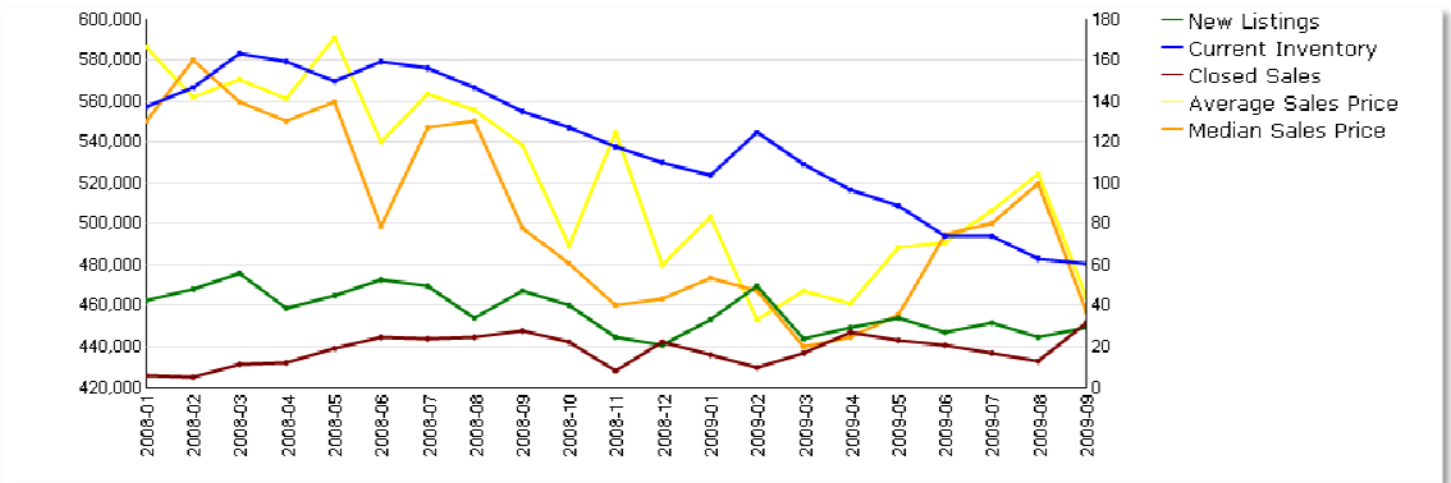

San Jose - Bernal

SFRs 01/08 to 09/01/09

San Jose Bernal

Condo / PUDs 01/08 to 09/01/09