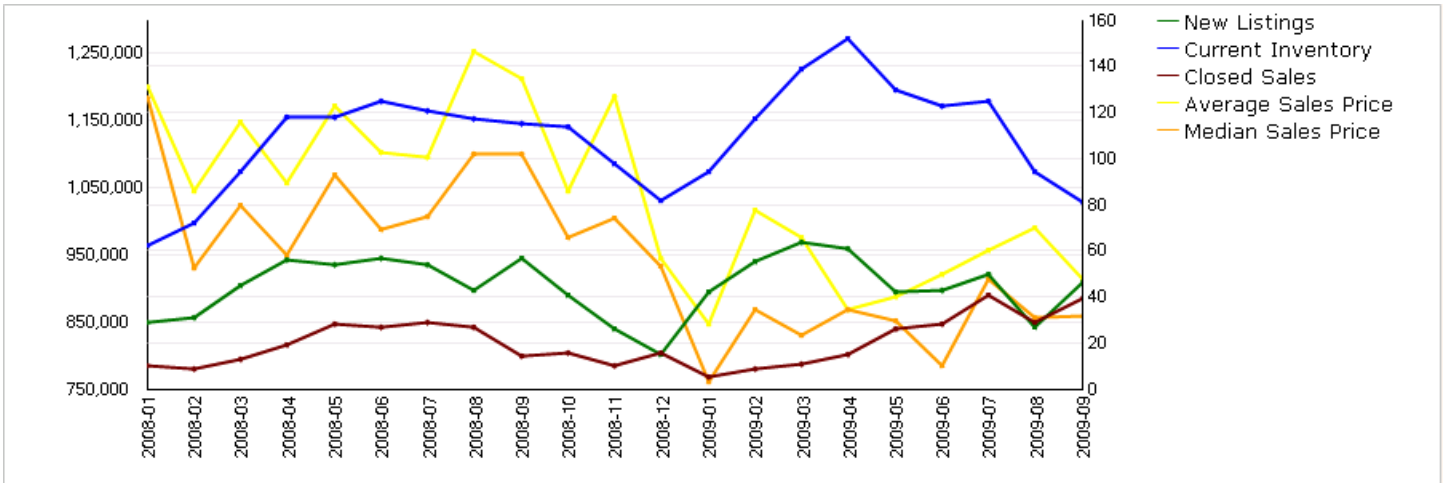

San Jose – Almaden

SFRs 01/08 to 09/01/09

San Jose – Almaden

Condo / PUDs 01/08 to 09/09