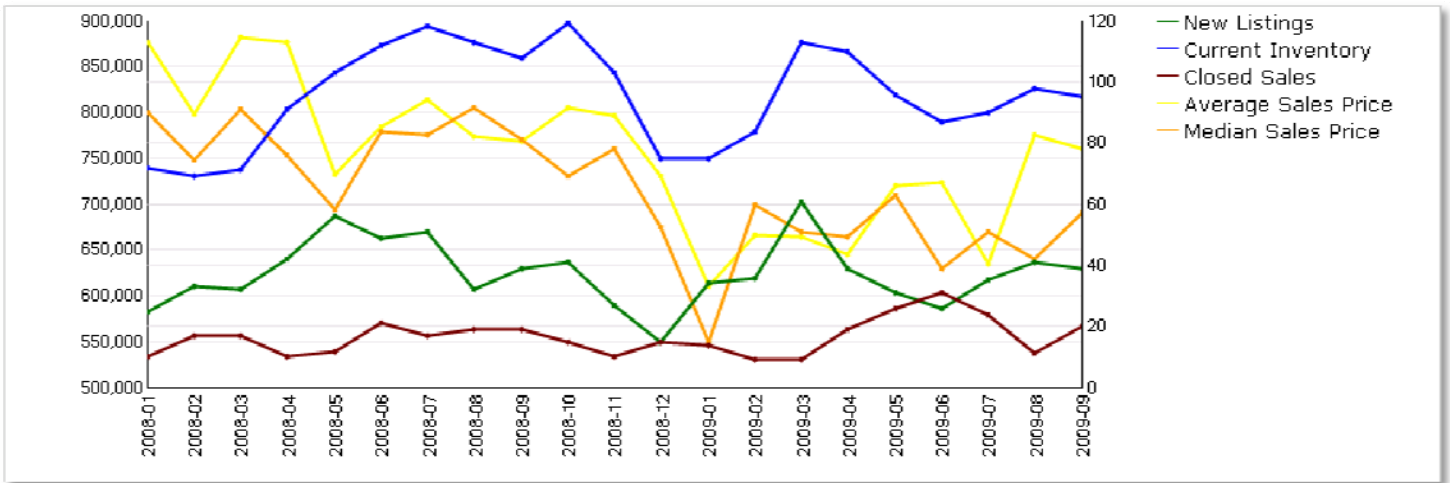

Campbell

Population 38,408

SFR sales 01/2008 to 09/01/2009

Campbell

Condo / PUDs 01/08 to 09/01/09